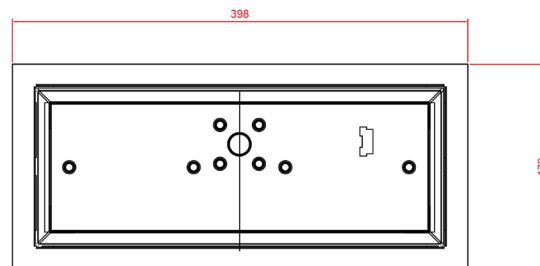

WP/SKYLUX SRK

SEMI-RECESSING KIT

Cut Out Size: 358 x 140

Materials

Semi Recessing Frame: Painted Steel
Recessing Mounting Brackets: Unpainted Steel

Standard Colour: White RAL 9016
Alternative Colours: Available on request

Installation notes

Suitable for semi-recessing WP/SKYLUX Bulkheads
Mounting Brackets and Fixing screws supplied

Order Code	Cut-out Dimensions
WP/SRK	358mm X 140mm