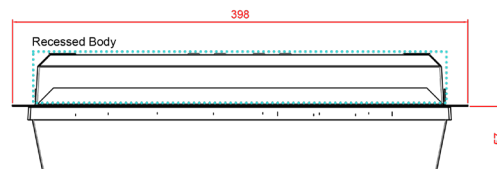

WP/SKYLUX SRK

SEMI-RECESSING KIT

Cut Out Size: 358 x 140

Materials

Semi Recessing Frame: Painted Steel
Recessing Mounting Brackets: Unpainted Steel

Standard Colour: White RAL 9016
Alternative Colours: Available on request

Installation notes

Suitable for semi-recessing WP/SKYLUX Bulkheads
Mounting Brackets and Fixing screws supplied

Order Code	Cut-out Dimensions
WP/SRK	358mm X 140mm