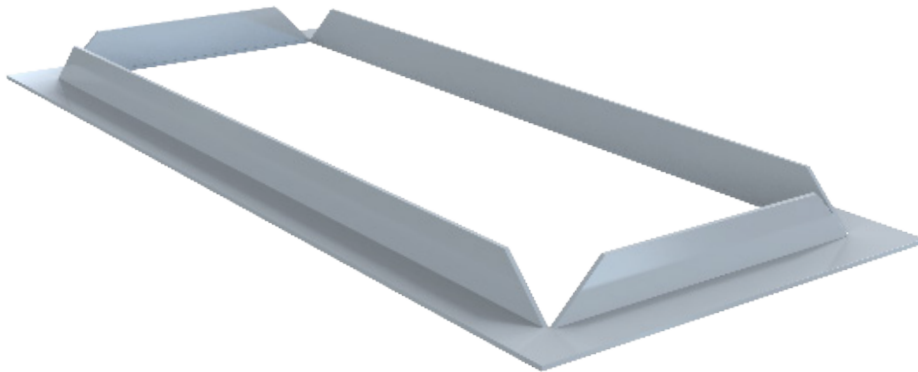

WP/SKYLUX SRK

SEMI-RECESSING KIT

Cut Out Size: 358 x 140

Materials

Semi Recessing Frame: Painted Steel
Recessing Mounting Brackets: Unpainted Steel

Standard Colour: White RAL 9016
Alternative Colours: Available on request

Installation notes

Suitable for semi-recessing WP/SKYLUX Bulkheads
Mounting Brackets and Fixing screws supplied

Order Code	Cut-out Dimensions
WP/SRK	358mm X 140mm