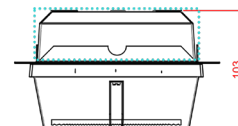

WP/SKYLUX SRK

SEMI-RECESSING KIT

Cut Out Size: 358 x 140

Materials

Semi Recessing Frame: Painted Steel
Recessing Mounting Brackets: Unpainted Steel

Standard Colour: White RAL 9016
Alternative Colours: Available on request

Installation notes

Suitable for semi-recessing WP/SKYLUX Bulkheads
Mounting Brackets and Fixing screws supplied

Order Code	Cut-out Dimensions
WP/SRK	358mm X 140mm