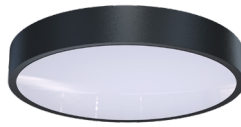

# Galaxy 2

## Circular LED Mains Bulkhead

2250 Lumens	18 Watts	4000K	Ceiling and Wall Mounting
LED	Class II	IP 65	6Y Warranty

Order Code	<b>GC2/LED/230</b>
Mode of operation	Mains
Input voltage	220-240V 50/60Hz
Lamp	LED
Lamp colour	4000K
Lamp lumen level in Mains	2250lm
Lamp Lifetime	L <sub>80</sub> B <sub>50</sub> 50000Hrs
Ingress Protection	IP65
Impact Resistance	IK10
Cable entry	20mm on rear of product
Luminaire class	Class II
Product Weight	1.2Kg
Packaging Weight	0.2Kg
Standards	EN61347-2-7, EN61347-2-13, EN 60598-2-22, EN 55015
Environment	0°C to 45°C up to 80% relative humidity

### Materials

Housing: Polycarbonate

Standard Colour: White - RAL 9003  
 Alternative Colours: Black - RAL 9005  
 Add /BL to Order Code

Alternative Colours Available Upon Request