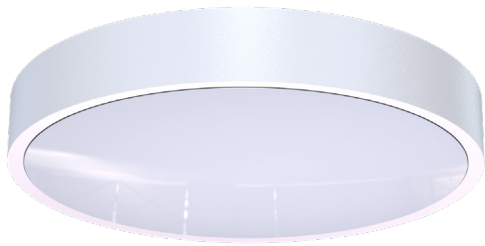

# Galaxy 2

## Circular LED Mains Bulkhead

2250 Lumens	18 Watts	4000K	Ceiling and Wall Mounting
LED	Class II	IP 65	6Y Warranty

Order Code	<b>GC2/LED/230</b>
Mode of operation	Mains
Input voltage	220-240V 50/60Hz
Lamp	LED
Lamp colour	4000K
Lamp lumen level in Mains	2250lm
Lamp Lifetime	L <sub>80</sub> B <sub>50</sub> 50000Hrs
Ingress Protection	IP65
Impact Resistance	IK10
Cable entry	20mm on rear of product
Luminaire class	Class II
Product Weight	1.2Kg
Packaging Weight	0.2Kg
Standards	EN61347-2-7, EN61347-2-13, EN 60598-2-22, EN 55015
Environment	0°C to 45°C up to 80% relative humidity

### Materials

Housing: Polycarbonate

Standard Colour: White - RAL 9003  
 Alternative Colours: Black - RAL 9005  
 Add /BL to Order Code

Alternative Colours Available Upon Request