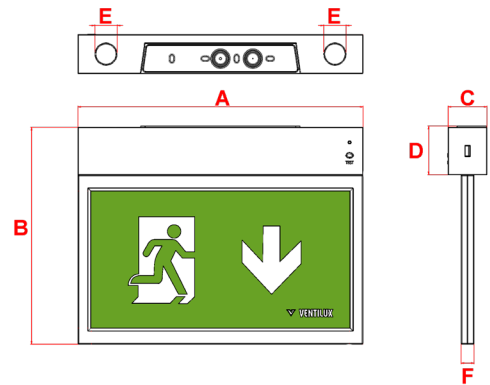

Atlantic Gen 2

Exit Sign Self Test

With Additional Recessing Kit

30m Viewing Distance	IP 40	LiFePO4 Battery	Wall and Ceiling Mounting
1.4Kg	5700K	Class II	6Y Warranty

Order Code	AT2M3/LED/ST
Mode of operation	Maintained Self Test
Emergency duration	3 hours
Input voltage	230/240V (207VAC - 264VAC) 50/60Hz
Power consumption	4.5VA, I _{nom} = 19mA (Full Battery)
Battery type	Rechargeable LiFePO4 Battery 3.2V 3.2Ah
Battery low voltage cut off	2.5V DC
Battery discharge current @ 3.2V DC	0.43A
Lamp	1W LED Strip
Lamp colour	5700K
Lamp Life	L ₈₀ B ₅₀ 80000 Hours
Viewing Distance	30m
Nominal lamp voltage	V _{rated} = 3V DC
Nominal lamp current	I _{rated} = 0.35A CC
Nominal lamp power	P _{rated} = 1W
Maximum output voltage with no lamp connected	U-OUT = 5V DC
Ingress Protection	IP40
Cable entry	20mm on top and rear of product
Luminaire class	Class II
Product Weight	1.4Kg
Packaging Weight	0.14Kg
Standards	EN61347-2-7, EN61347-2-13, EN 60598-2-22, EN 55015
Environment	0°C to 45°C up to 80% relative humidity.